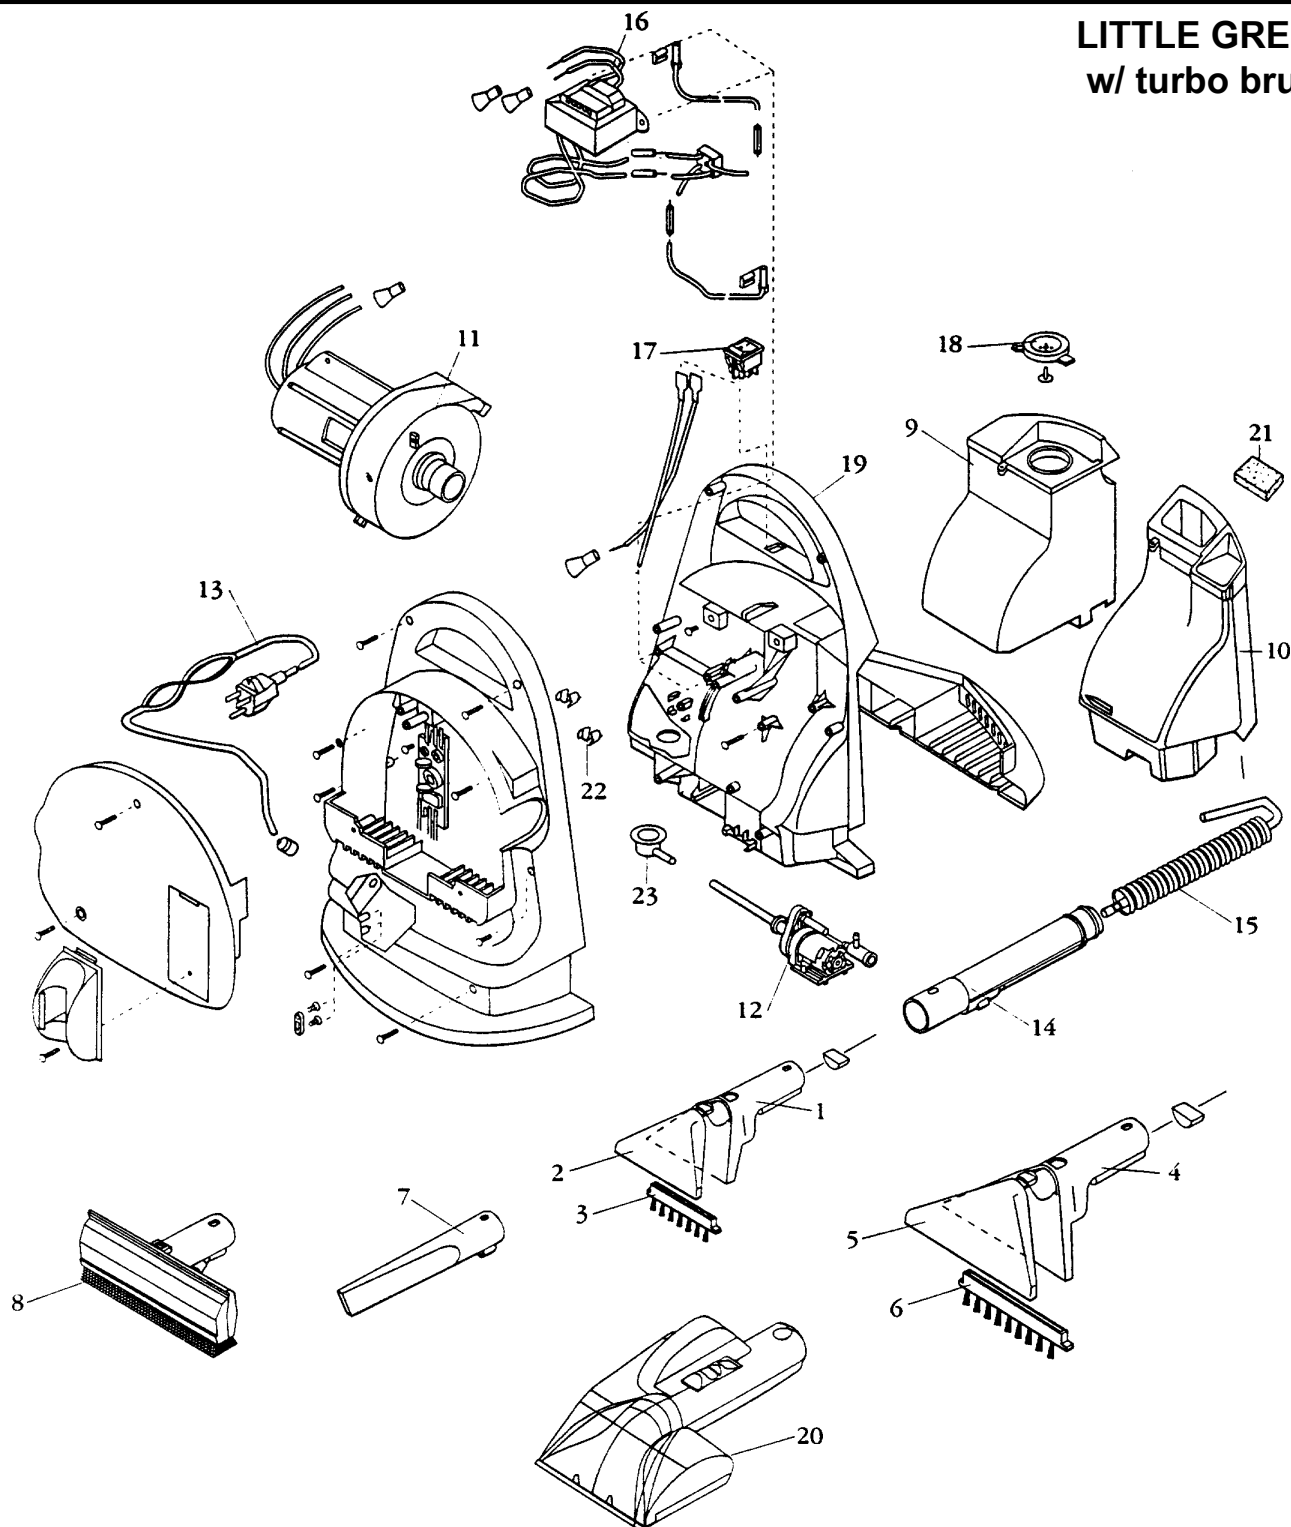

LITTLE GREEN w/ turbo brush

- | | | | | | |
|-----------------------|-------------------------------|------------------------|---------------------------|------------------------|--------------------------|
| 1.....BI-2030983..... | Cleaning Nozzle, 4", w/ brush | 10.....BI-2031201..... | Recovery Tank | 18.....BI-6032908..... | Solution Tank Cover Assy |
| 2.....NLA..... | Window, 4" | 11.....BI-6037151..... | Pump, air | 19.....BI-2102072..... | Front Housing |
| 3.....BI-2109213..... | Removable Brush, 4" | 12.....NLA..... | Water Pump Assy | 20.....BI-2101197..... | Turbo Brush |
| 4.....BI-2030985..... | Cleaning Nozzle, 6", w/ brush | 13.....BI-6032890..... | Power Cord, 20 ft | 21.....BI-2103505..... | Filter, foam |
| 5.....NLA..... | Window, 6" | 14.....BI-2034985..... | Hand Grip Assy | 22.....BI-2039001..... | Clip Repair Kit |
| 6.....BI-2030986..... | Removable Brush, 6" | 15.....BI-2034683..... | Hose Flex & PVC Tube Assy | 23.....NLA..... | Tube Assy, tank to pump |
| 7.....NLA..... | Crevice Tool | 16.....BI-6039169..... | Transformer & Diode | | |
| 8.....NLA..... | Window Washing Tool | 17.....N/A..... | Switch, 2 position rocker | | |
| 9.....N/A..... | Solution Tank, 17205, 17206 | | | | |