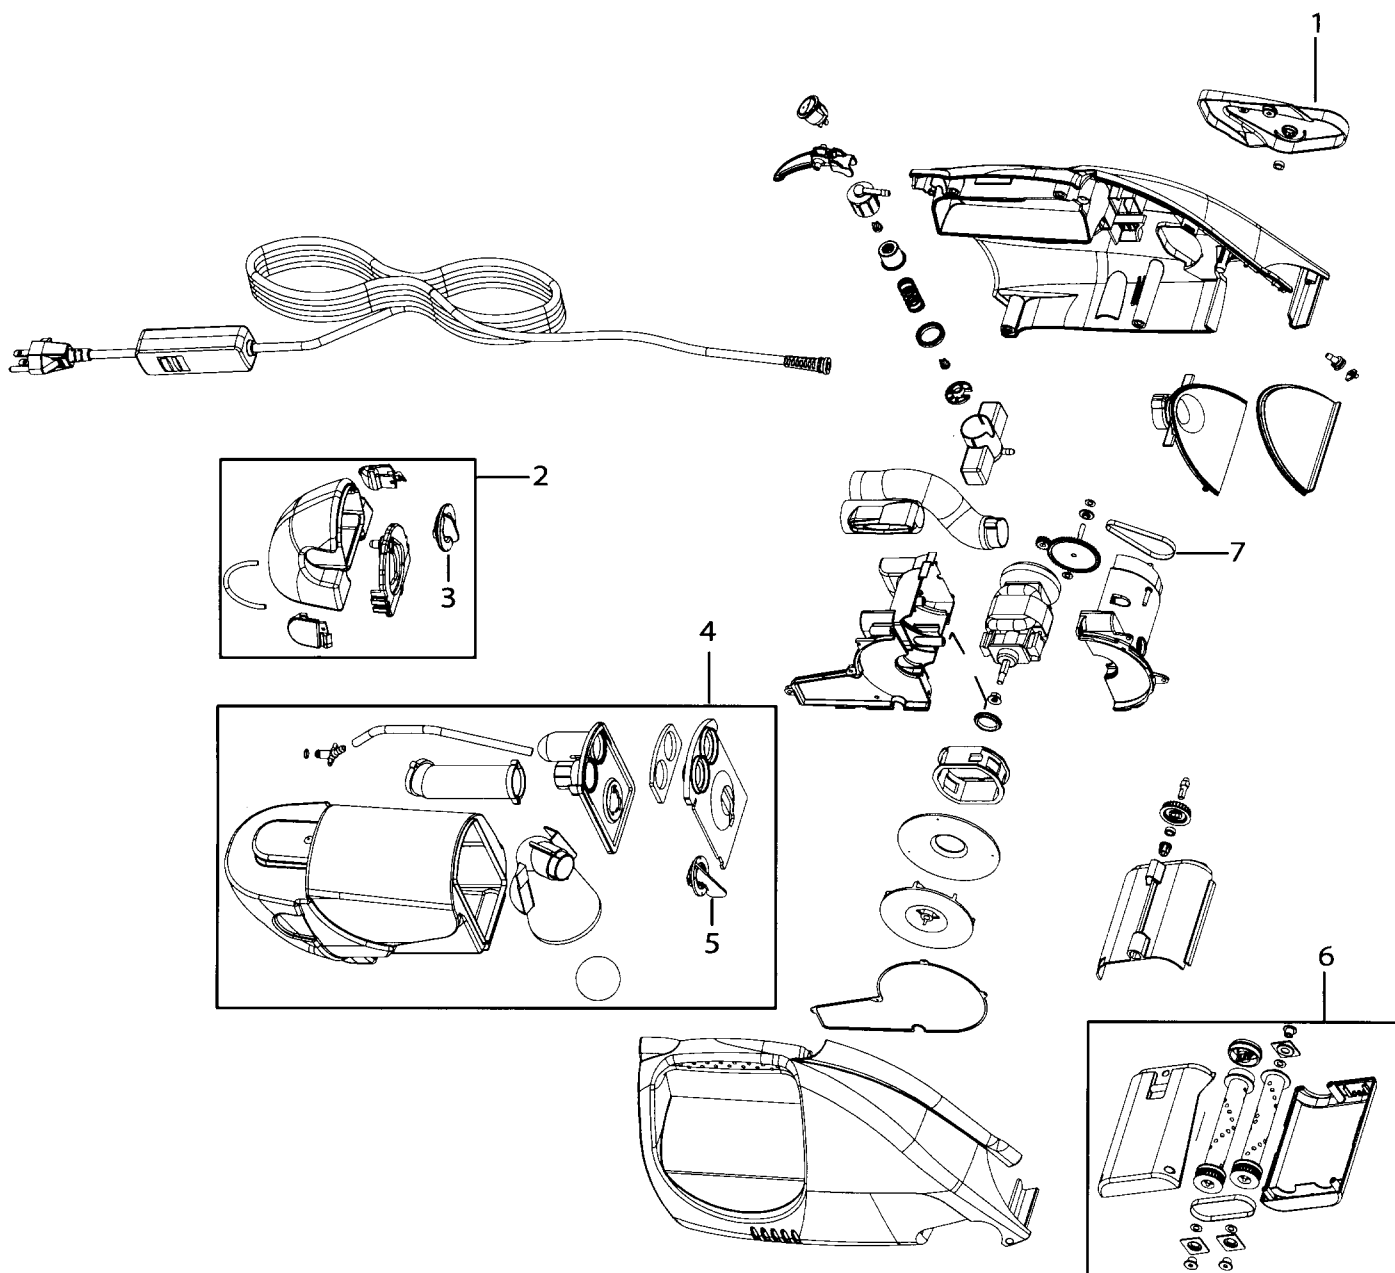

SPOT LIFTER PowerBrush

In-	Part No.	Description
1	BI-2032517	Belt panel
2	BI-2032501	Clean water tank < 03303
2	BI-2032557	Clean water tank > 03303
3	NLA	Clean water tank cap < 03303
3	BI-2032552	Clean water tank cap > 03303
4	BI-2032513	Collection tank < 03303
4	BI-2032554	Collection tank > 03303
5	BI-2032504	Collection tank plug < 03303
5	BI-2032552	Collection tank plug > 03303
6	BI-2032514	Brush cartridge
7	BI-2032516	Belt - 50T < 03161
7	BI-2032537	Belt - 49T > 03161