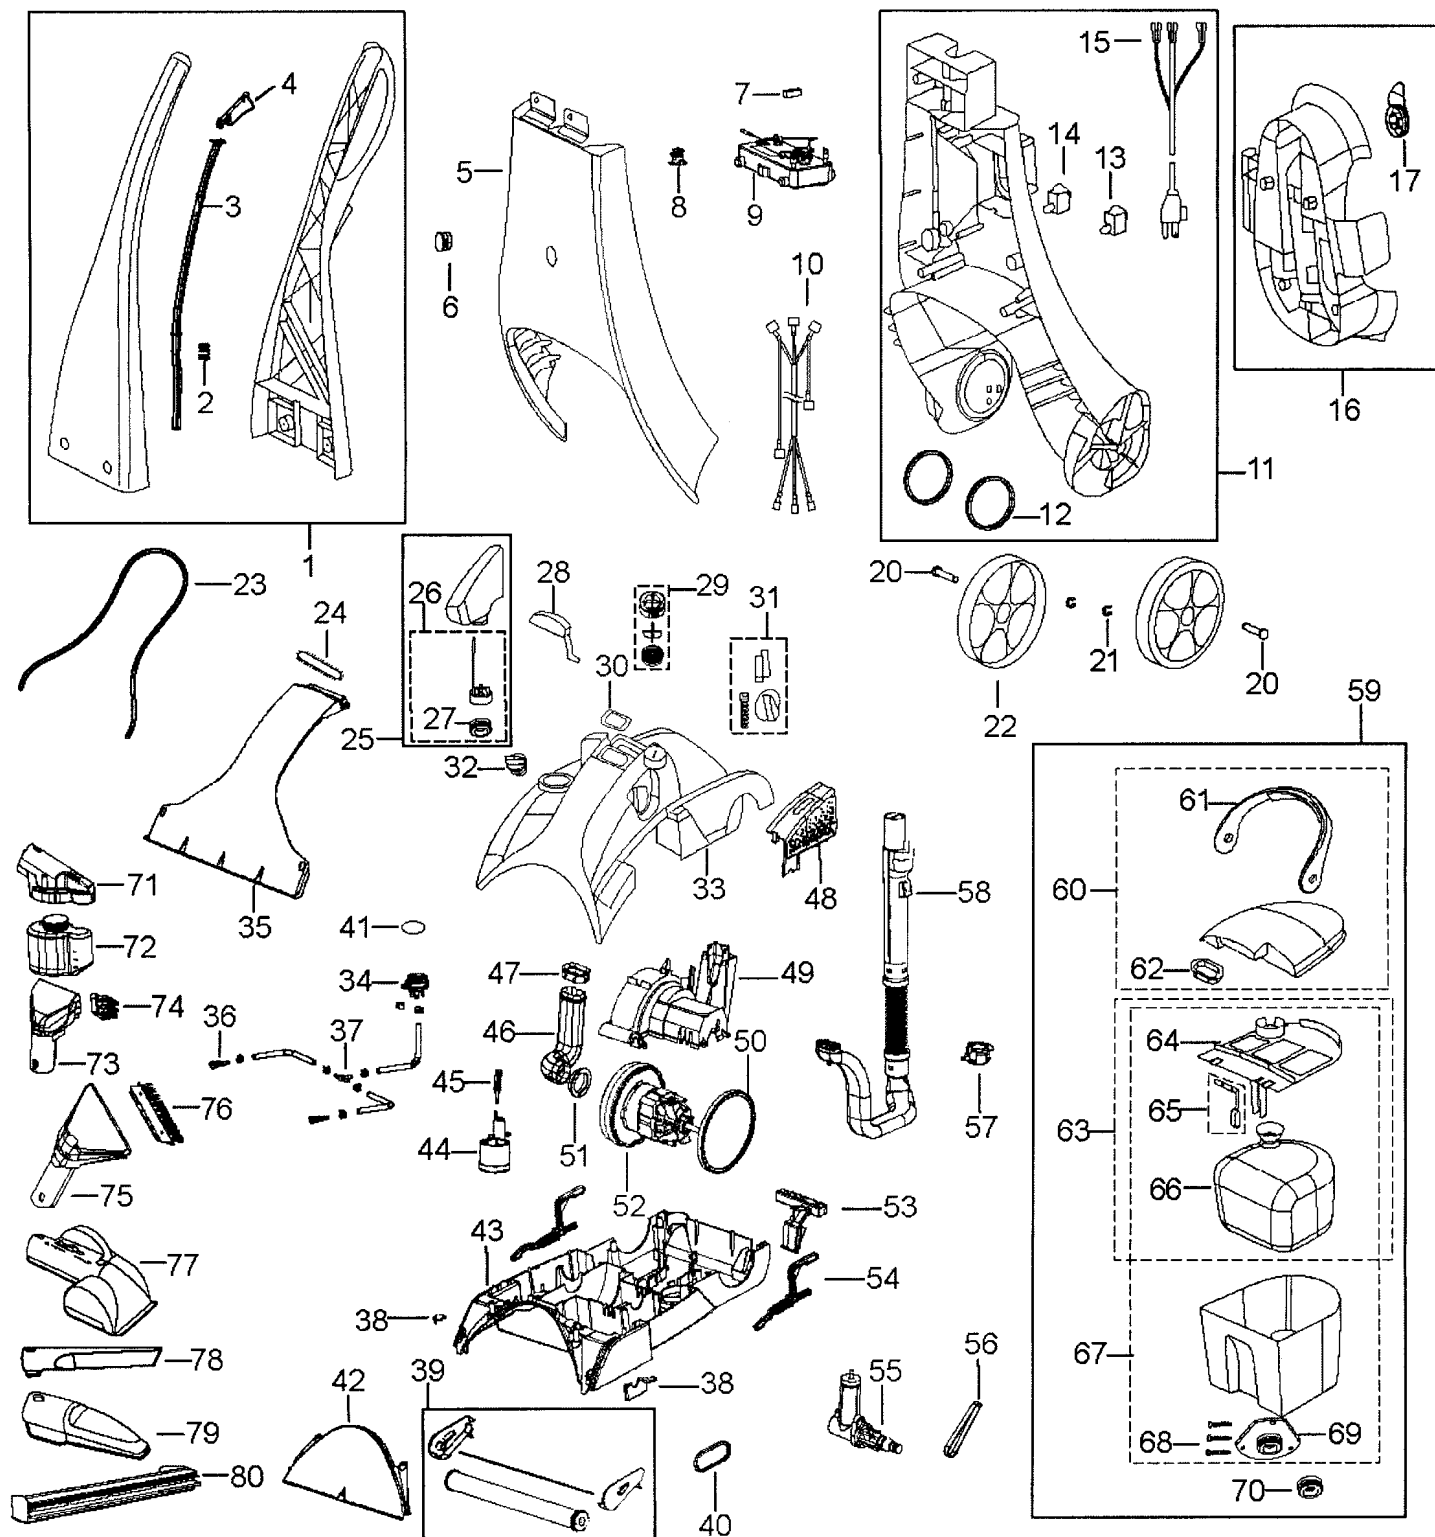

BISSELL

Upright Deep Cleaner

Model: 1699

ProHeat ClearView Series

BISSELL

Upright Deep Cleaner

Model: 1699

ProHeat ClearView Series