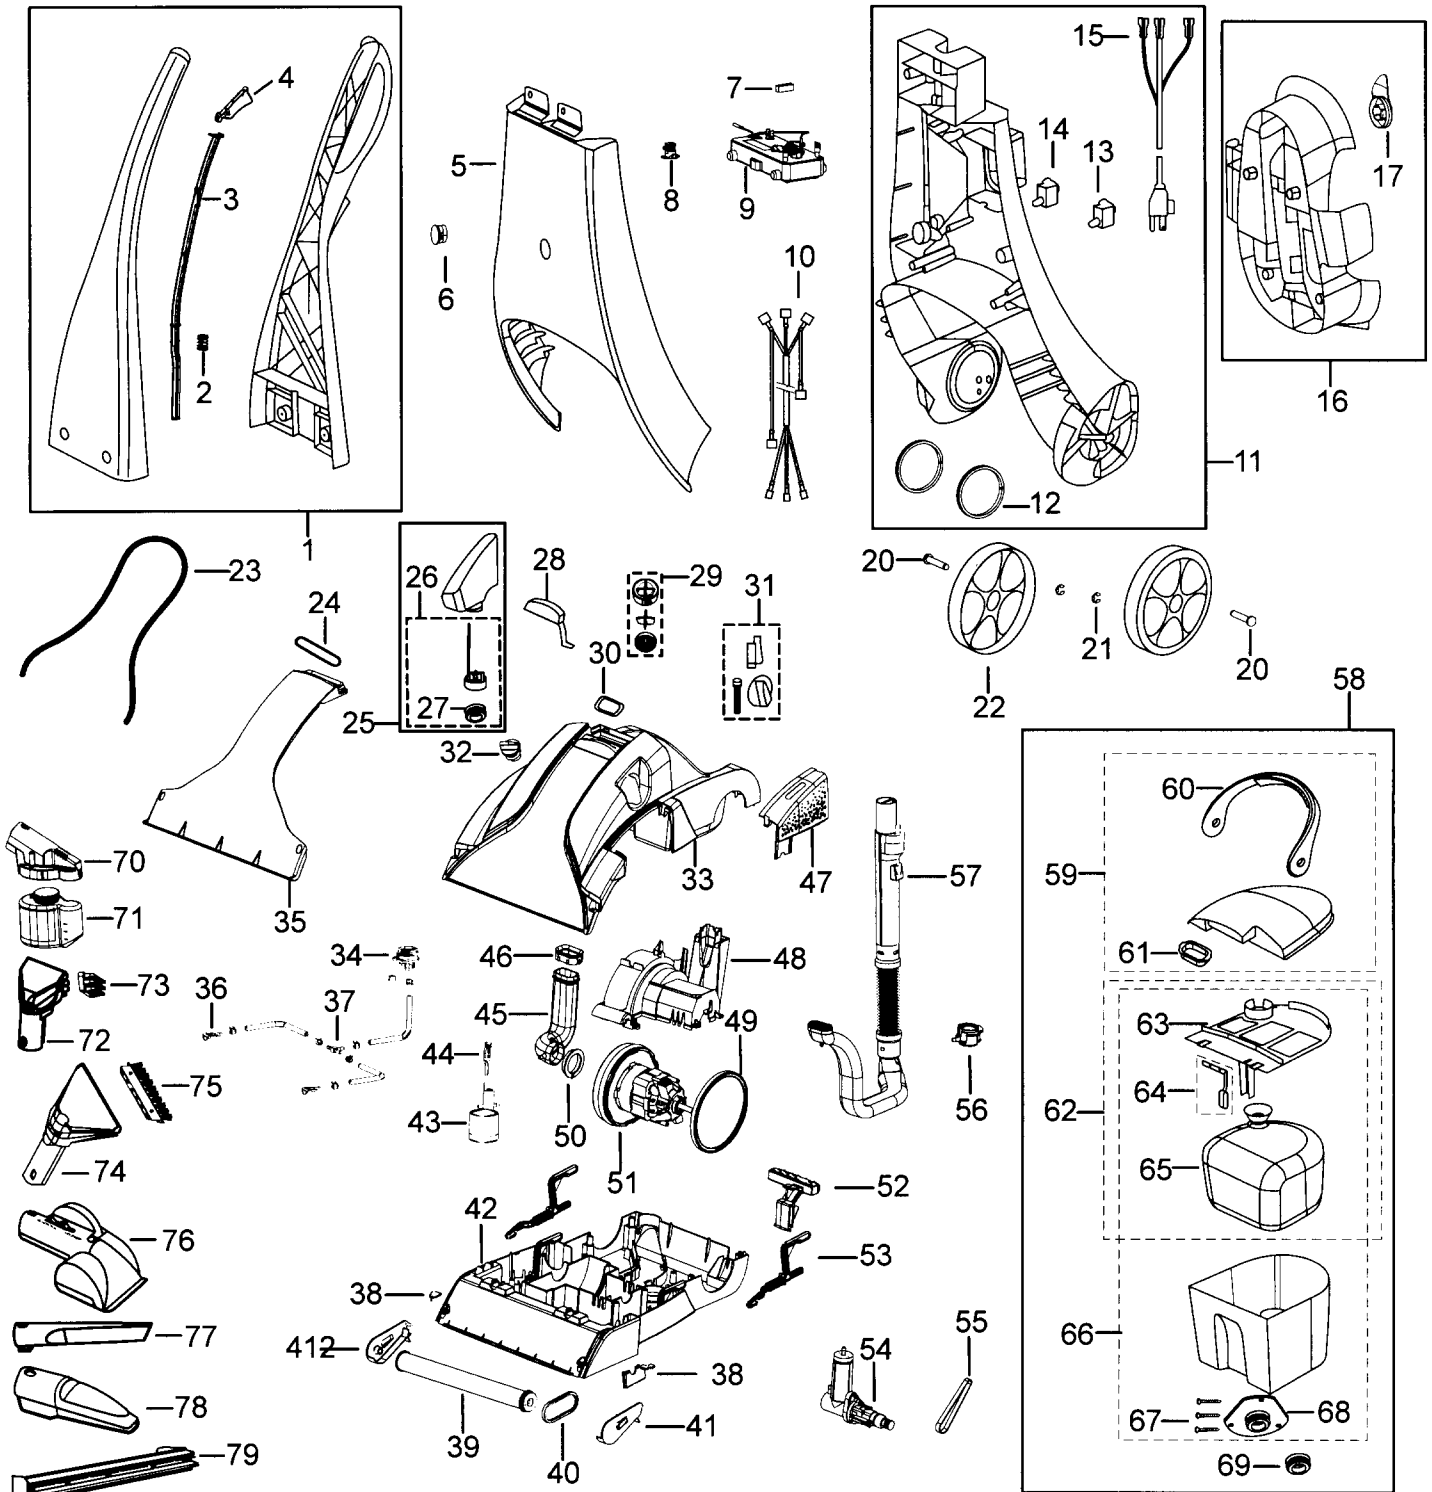

POWERSTEAMER PROHEAT

POWERSTEAMER PROHEAT

Index	Part No.	Description
1	BI-2144406	Handle upper assembly - black
1	BI-2144405	Handle upper assembly - plum
1	BI-214457	Handle upper assembly - green
2	BI-2108422	Push rod spring
3	BI-2147511	Push rod w/spring
4	BI-2139168	Trigger - handle - gray
5	N/A	Handle lower front - black
5	BI-2144443	Handle lower front - plum
5	N/A	Handle lower front - green
6	BI-2105603	Light assembly
7	BI-2108550	Rubber block - heater
8	BI-2109592	Valve assembly - trigger
9	NLA	Heater - 500 Watt
10	BI-2104451	Wiring harness
11	BI-2144485	Lower handle back with switch - black
11	BI-2144430	Lower handle back with switch - plum
11	BI-2144302	Lower handle back with switch - green
12	BI-2101256	Bushing wheel
13	NLA	Switch-heater
14	BI-2108827	Switch - power
15	BI-2102883	33 foot power cord
16	BI-2146752	Tool caddy
17	BI-2131154	Cord wrap
20	BI-2100170	Axle
21	BI-2106215	E-ring
22	BI-2139754	Wheel
23	BI-2103418	Gasket extruded, 136" x 32"
24	BI-2104052	Seal oval
25	BI-2101785	Shampoo bottle assembly
26	BI-2101795	Cap assembly bottle
27	BI-2036679	Overseal autoloader
28	BI-2136988	Diverter, med cool, gray
29	BI-5556503	Flow indicator assembly (cap, rotor, filter)
30	BI-2114054	Diverter gasket
31	BI-2145170	Diverter knob assembly
32	BI-2105108	Knob automix gray
33	NLA	Main housing - plum
33	BI-2145018	Main housing - green
34	BI-2100489	Base flow indicator
35	BI-2149871	Window nozzle with hook
36	BI-2106107	Spray tip - natural
37	BI-2102602	T-connector
38	BI-5559113	Arm retainer right and left
39	BI-2101128	Floor brush assembly - 2 row
40	BI-0150621	Belt - brush
41	BI-2101128	Pivot arm - right and left
42	BI-2130432	Base assembly
43	BI-2100107	Automix assembly
44	BI-2108722	Automix piston with ring
45	BI-2103161	Air duct short
46	BI-2104050	Gasket - short duct