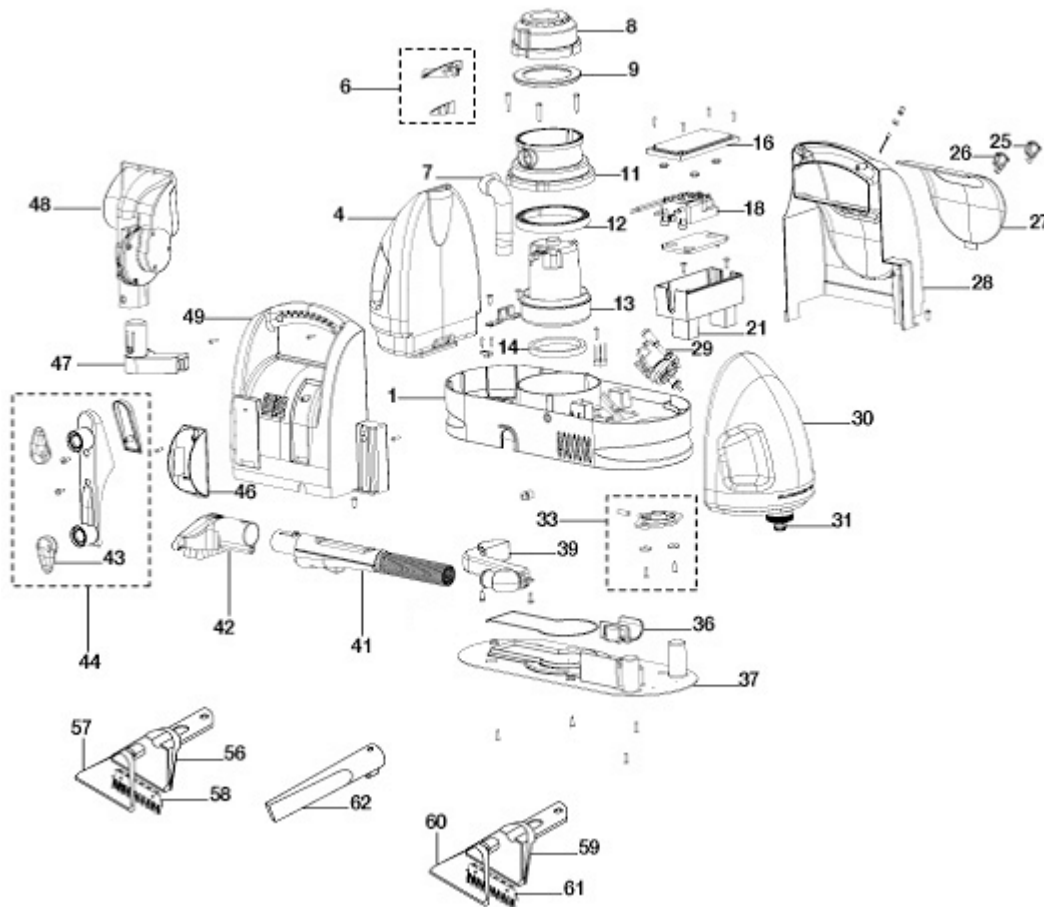

Little Green Machine

Index	Part No.	Description
1	BI-6035015	Base - little green
4	BI-2035009	Tank - collection, dusk
5	BI-6035045	Seal - air stack, large replacement
6	NLA	Latch w/gasket - dirty tank large
7	BI-6035017	Motor exhaust duct - little green
8	BI-6035018	Cover - top motor - large, replacement
9	BI-6035019	Seal - top motor - large green replacement
11	BI-6035020	Cover - motor, little green replacement
12	NLA	Gasket - top motor, large replacement
13	BI-6035022	Motor - little green, replacement
14	BI-6035023	Gasket - bottom motor, large replacement
16	BI-6035024	Cover, heater, large replacement
18	BI-6030433	Heater w/thermostats, large, ProHeat
21	BI-6035026	Base, heater, little green replacement
24	BI-3149162	3" upholstery tool
25	BI-2104200	Switch, LGPro, Power on/off, replacement
26	BI-2104201	Switch, LGPro, Lighted heat replacement
27	BI-6035027	Cover - plate wasabi 1400
28	BI-6035028	Housing - front, heated large replacement
28	BI-6035046	Housing - front, non-heated replacement
29	BI-6035029	Pump - little green replacement
30	BI-2035008	Tank - solution, dusk replacement