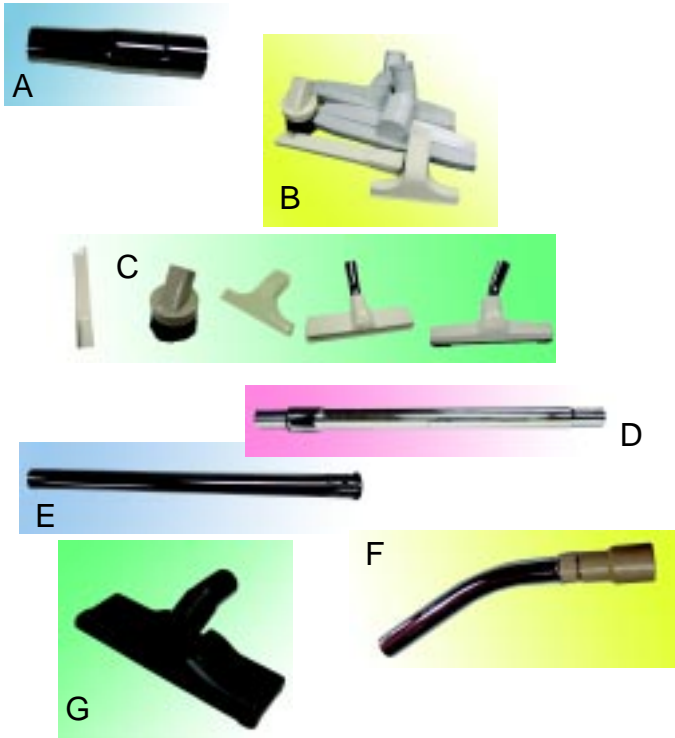

# 1 1/4" ATTACHMENTS

## Fit-All Bare Floor Brush

10", white plastic, metal neck  
AT-55X ..... \$4.42 ..... **\$3.89**